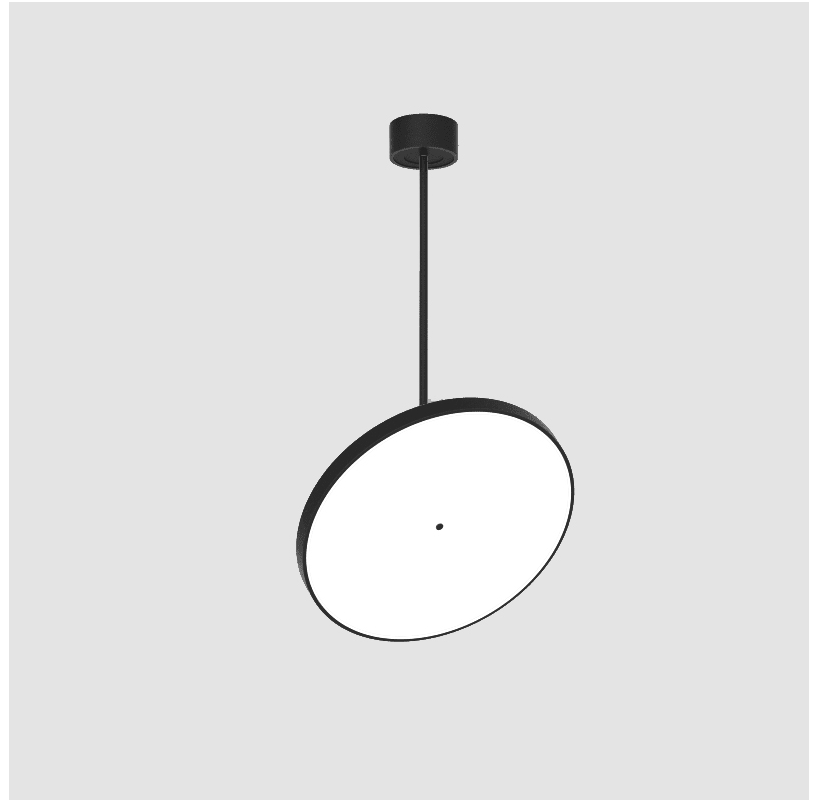

GENERAL

Series: Sign Diva Flex
Subseries: Sign Diva Flex
Brand: Prolicht
Division: Architectural
Mounting Type: Suspension
Mounting Location: Ceiling
Subcategory: Pendant

PHYSICAL

Shape: Round
Diameter (mm): 570
Diameter (in): 22 7/16
Height (mm): 870
Height (in): 34 1/4
Light Distribution: Adjustable / Direct
Weight (kg): 2.007
Weight (lbs): 4.42
Diffuser: PMMA - Opal / Micro-Prism / Sparkling Secret / Vintage Industrial
Fixture Finish: SSR / BKV / CWI / CRY / HAB / UFT / ITA / RUA / FTG / MYG / LOD / PUS / FRO / FUP / KIA / POP / BLS / SPG / MEY / GOH / GUM / CHC / COM / ABZ / JAG / OBR / MOS / ROR
Fixture Material: Extruded Aluminum / Steel

ELECTRICAL

Lamp Type: LED (Zhaga Standard)
Input Wattage (W): 58.3
Total Output Wattage (W): 46.9
Dimming: Tri-Mode (Non-Dimming and Phase Dimming (120Vac only) and 0-10V Dimming)
Driver Included: Yes
Driver Location: Integrated
Driver Type: Constant Current - Universal
Driver Class: Class 2
Input Voltage (V): 120 - 277
Constant Current (MA): 350

LED

Color Temperature (°K): 2700 / 3000 / 3500 / 4000
Max. Delivered Lumen (lm): 4439 / 4759 / 4801 / 4899
Nominal Lumen (lm): 6199 / 6646 / 6705 / 6842
CRI: >90 CRI
Lamp Life (hrs): 50000

OPTICAL

Adjustability: Rotational 170°; Tilt 90°

RATINGS AND CERTIFICATIONS

Certified By: Certified for North American Standards
IP rating: IP20