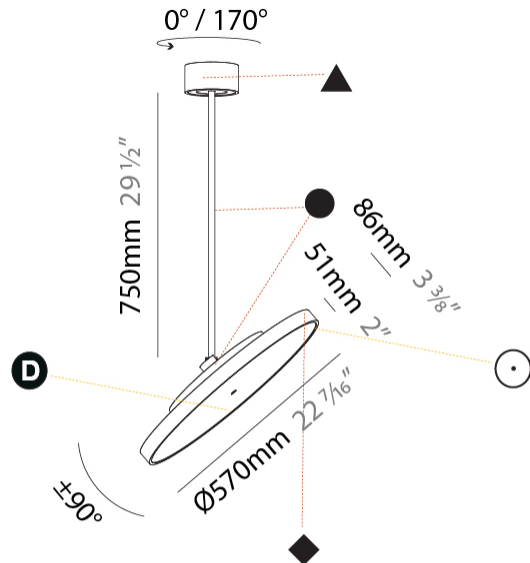

GENERAL

Series: Sign Diva Flex
Subseries: Sign Diva Flex
Brand: Prolicht
Division: Architectural
Mounting Type: Suspension
Mounting Location: Ceiling
Subcategory: Pendant

PHYSICAL

Shape: Round
Diameter (mm): 570
Diameter (in): 22 7/16
Height (mm): 870
Height (in): 34 1/4
Light Distribution: Adjustable / Direct
Weight (kg): 2.007
Weight (lbs): 4.42
Diffuser: PMMA - Opal / Micro-Prism / Sparkling Secret / Vintage Industrial
Fixture Finish: SSR / BKV / CWI / CRY / HAB / UFT / ITA / RUA / FTG / MYG / LOD / PUS / FRO / FUP / KIA / POP / BLS / SPG / MEY / GOH / GUM / CHC / COM / ABZ / JAG / OBR / MOS / ROR
Fixture Material: Extruded Aluminum / Steel

ELECTRICAL

Lamp Type: LED (Zhaga Standard)
Input Wattage (W): 58.3
Total Output Wattage (W): 46.9
Dimming: Tri-Mode (Non-Dimming and Phase Dimming (120Vac only) and 0-10V Dimming)
Driver Included: Yes
Driver Location: Integrated
Driver Type: Constant Current - Universal
Driver Class: Class 2
Input Voltage (V): 120 - 277
Constant Current (MA): 350

LED

Color Temperature (°K): 2700 / 3000 / 3500 / 4000
Max. Delivered Lumen (lm): 4439 / 4759 / 4801 / 4899
Nominal Lumen (lm): 6199 / 6646 / 6705 / 6842
CRI: >90 CRI
Lamp Life (hrs): 50000

OPTICAL

Adjustability: Rotational 170°; Tilt 90°

RATINGS AND CERTIFICATIONS

Certified By: Certified for North American Standards
IP rating: IP20