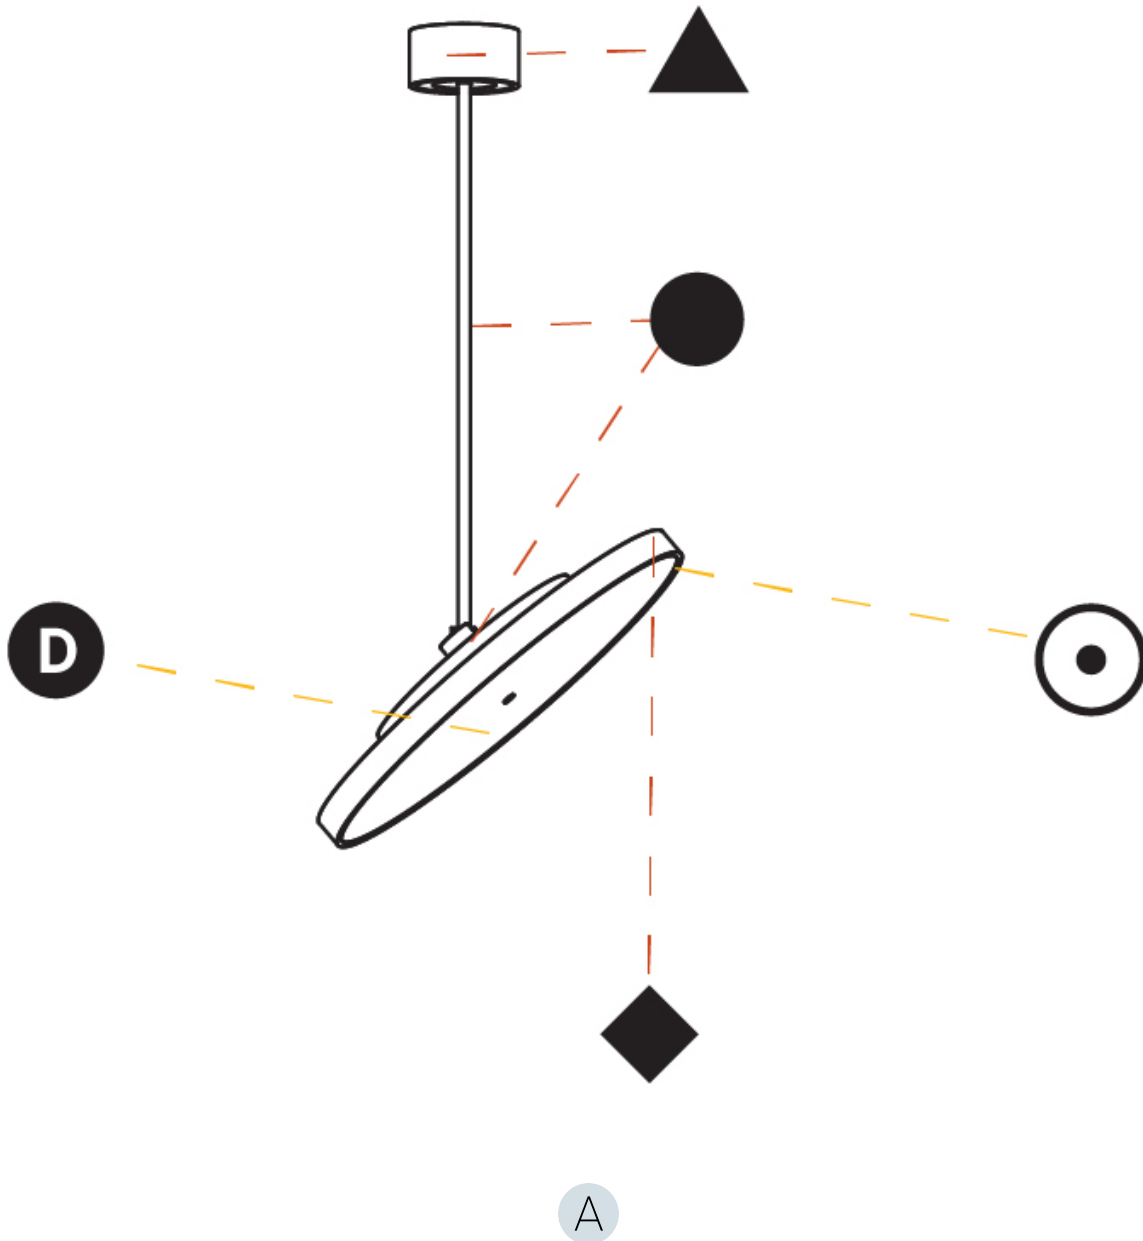

SIGN DIVA FLEX SUSPENSION

A30855-

PROJECT
TYPE
SPECIFIER
QUANTITY
DATE